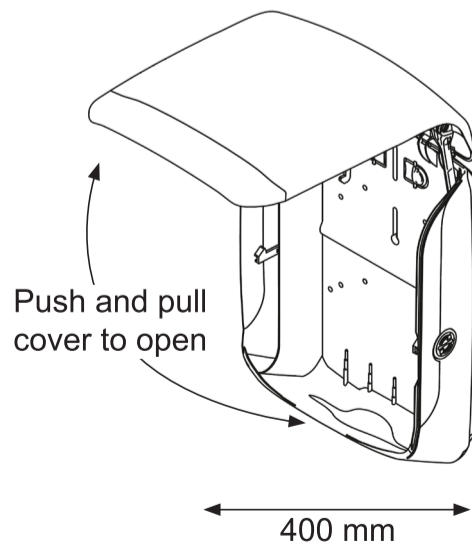

77410, 77434

KATRIN Hand Towel M Dispenser

Open with key
(Position – key needed and turn right)

Easy opening
(Position – turn left with key once, then no key needed to open dispenser)

**REMOVE
KEY**

204 mm

224 mm

**INSTALLATION GUIDE KATRIN HAND TOWEL M DISPENSER
SCALE 1:1**