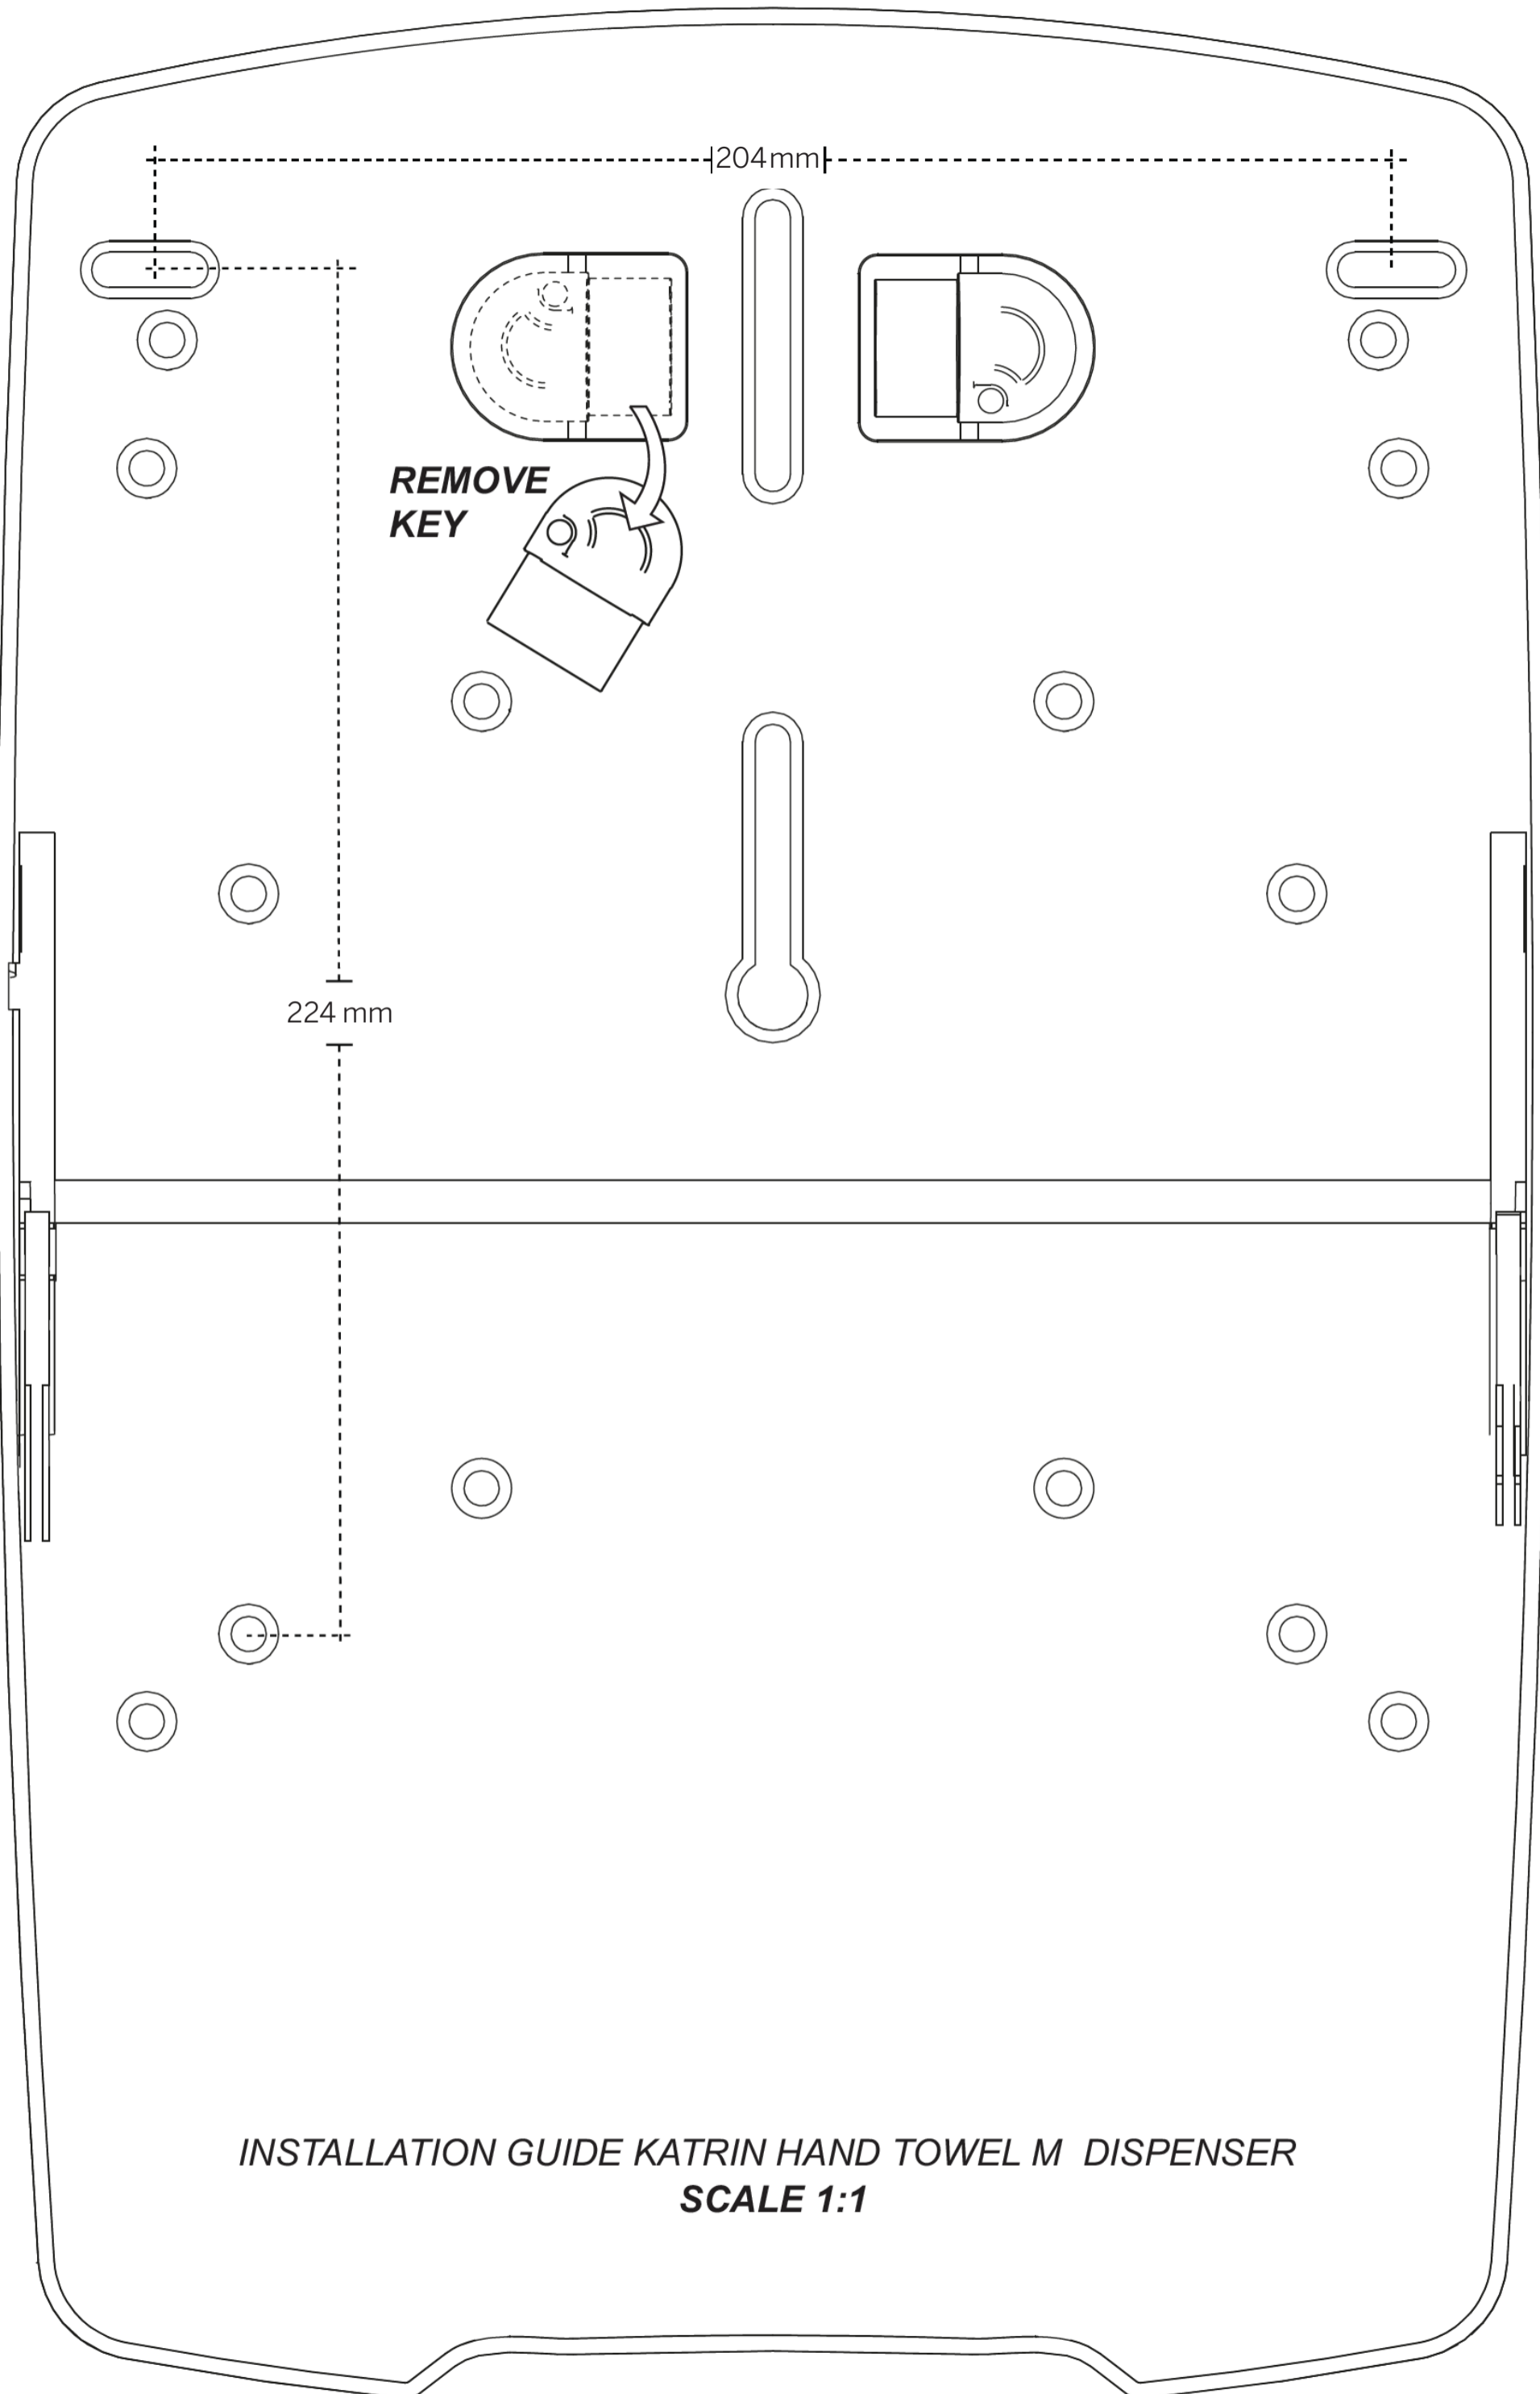

77410, 77434

KATRIN Hand Towel M Dispenser

Open with key
(Position – key needed and turn right)

Easy opening
(Position – turn left with key once, then no key needed to open dispenser)

**REMOVE
KEY**

204 mm

224 mm

**INSTALLATION GUIDE KATRIN HAND TOWEL M DISPENSER
SCALE 1:1**