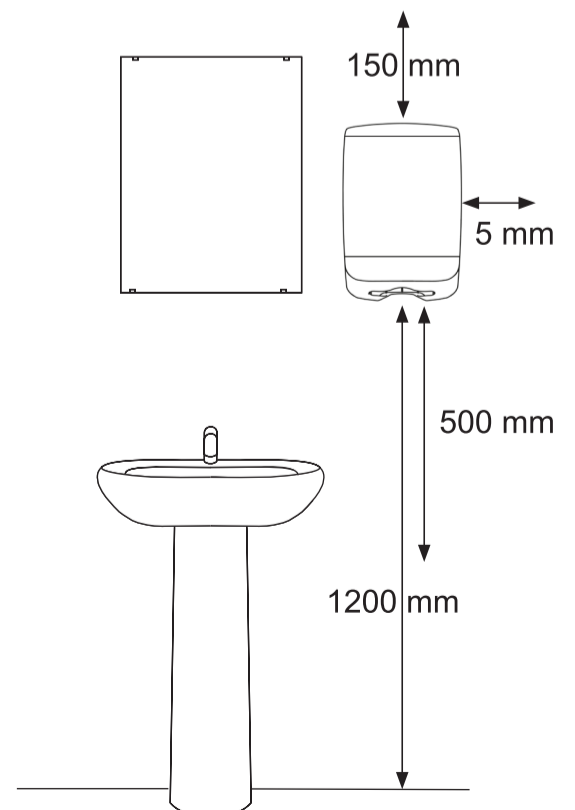

77410, 77434

KATRIN Hand Towel M Dispenser

Open with key
(Position – key needed and turn right)

Easy opening
(Position – turn left with key once, then no key needed to open dispenser)

**REMOVE
KEY**

204 mm

224 mm

**INSTALLATION GUIDE KATRIN HAND TOWEL M DISPENSER
SCALE 1:1**