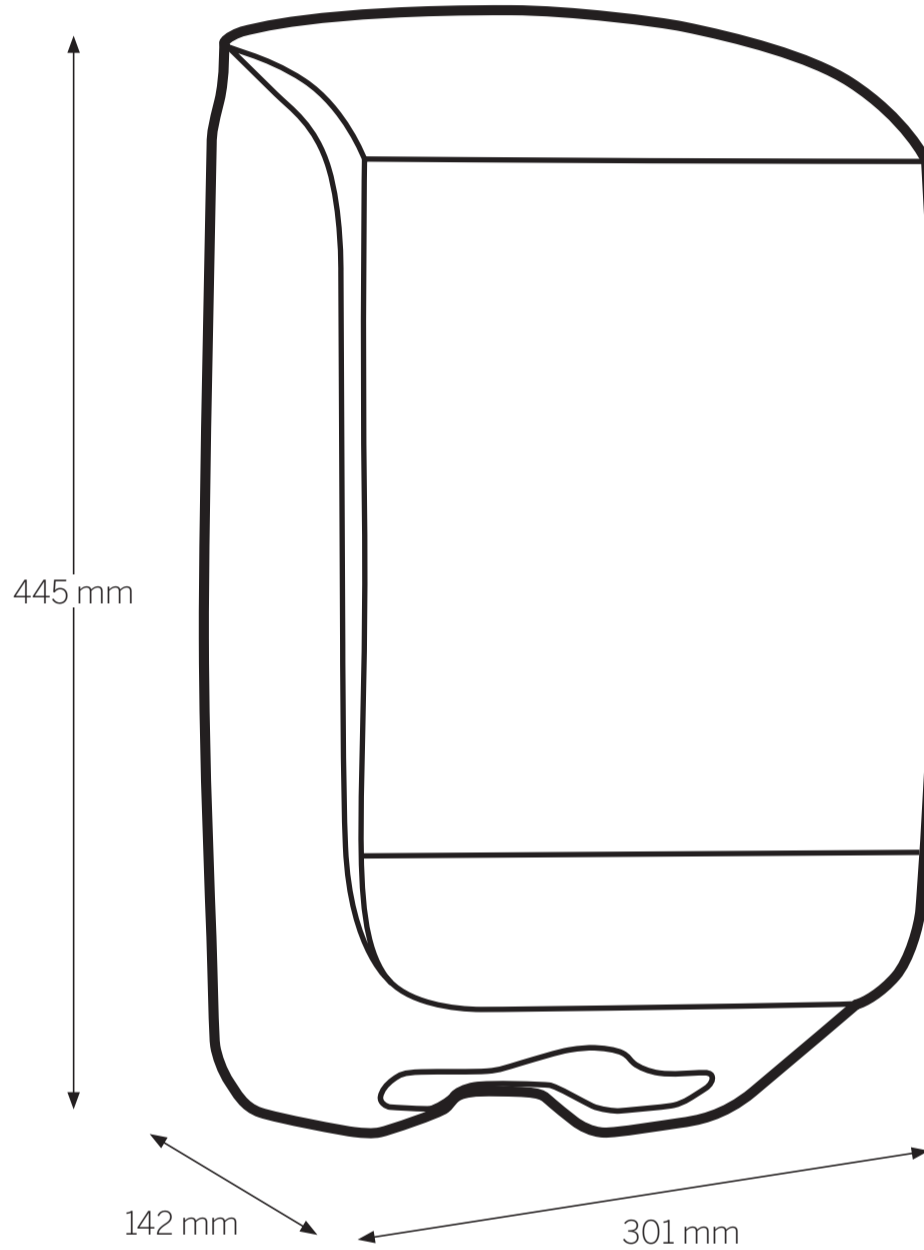

77410, 77434

KATRIN Hand Towel M Dispenser

Open with key
(Position – key needed and turn right)

Easy opening
(Position – turn left with key once, then no key needed to open dispenser)

**REMOVE
KEY**

204 mm

224 mm

**INSTALLATION GUIDE KATRIN HAND TOWEL M DISPENSER
SCALE 1:1**